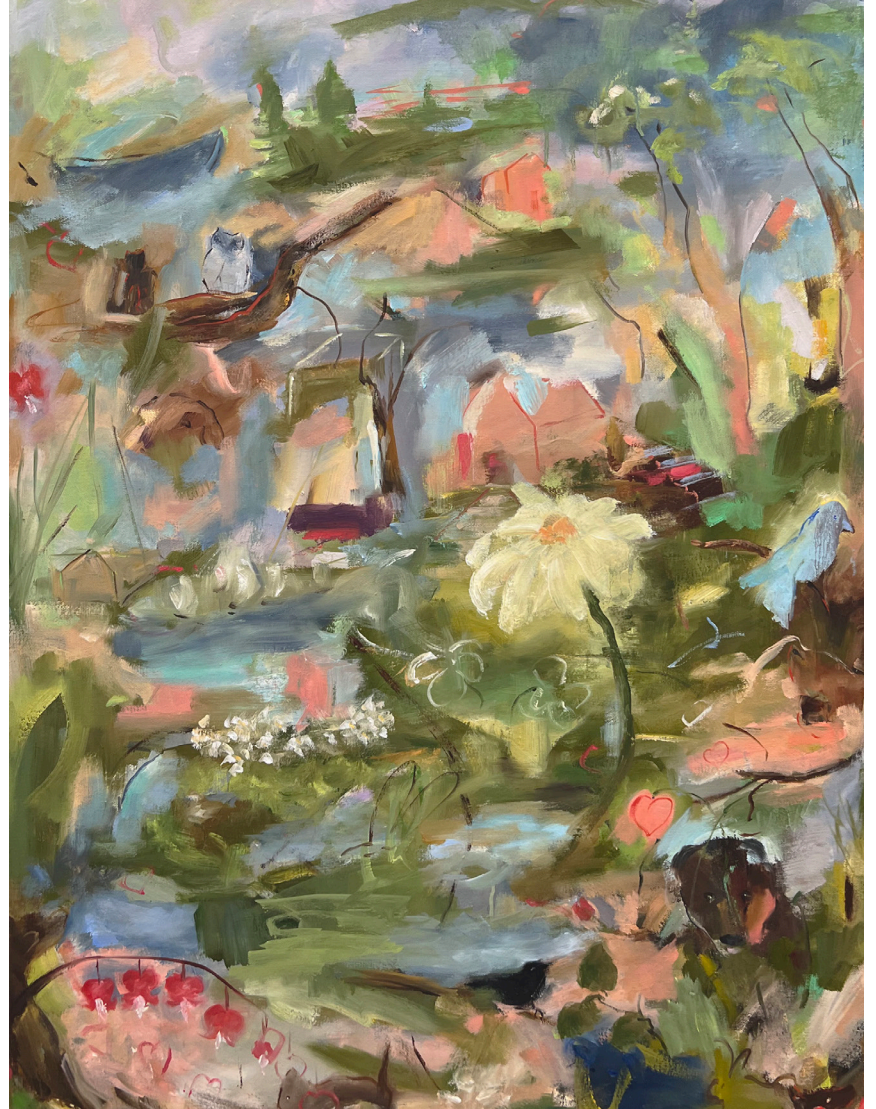

GALLERY EXHIBIT

*Featuring works by
Renée Zangara and Craig LeCroy
June 1-24 | 12-5pm
Opening Reception
June 3 | 3-5pm*

For more information visit hoffmanarts.org